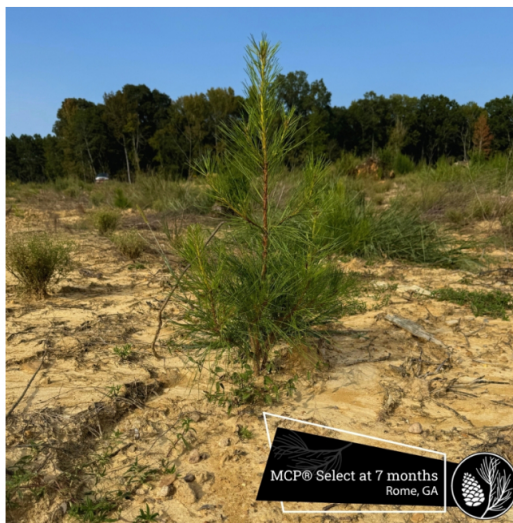

MCP® Select at 7 months

Rome, GA

[See More Client Results](#)

[Click here for the previous editions of TreeLines.](#)

Download a Copy of this TreeLines Edition