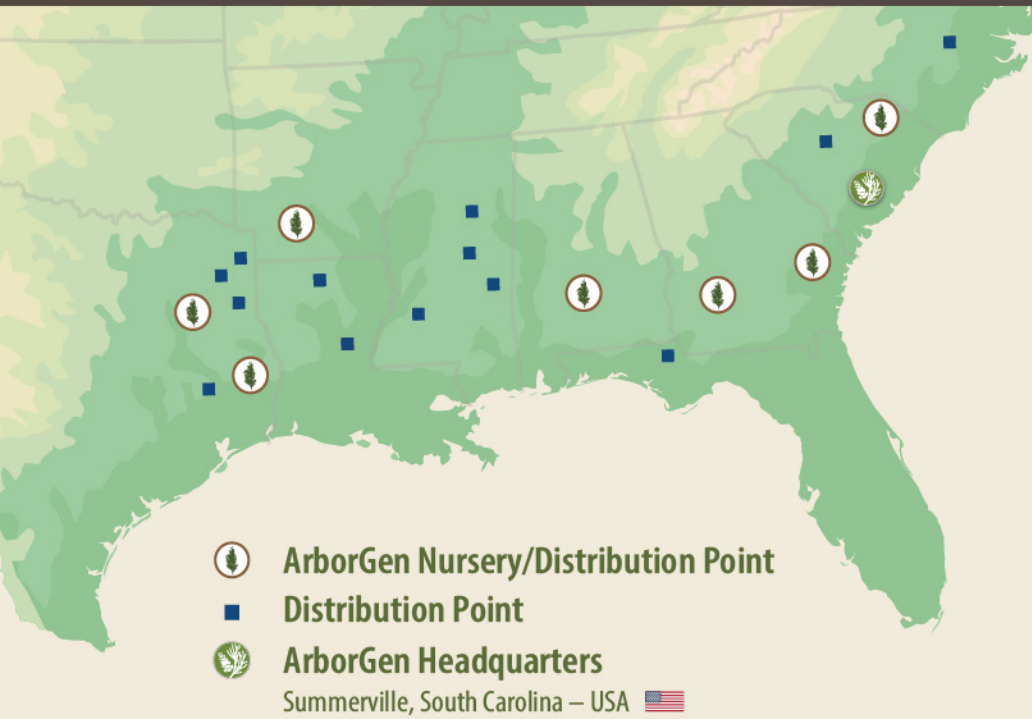

Fresh • On-Time • Convenient

DELIVERY
Smart-Loaded®
Refrigerated Truck

OR

PICK UP
Nursery or Refrigerated
Distribution Center

Large quantity discounts available. Minimum quantities apply.

ArborGen will select the most cost-effective transportation mode and carrier for shipping.

ArborGen Nurseries & Distribution Sites

- | | | |
|---|--|---|
| Alabama
Selma | Mississippi
Brookhaven
Carthage
Quitman
Bellefontaine | Texas
Carthage
Livingston
Gilmer
Linden
Bullard
Jasper |
| Arkansas
Bluff City | North Carolina
Wilson | |
| Georgia
Bellville
Shellman | South Carolina
Chester
Blenheim | |
| Louisiana
Olla
Ruston | | |
| Florida
Marianna | | |